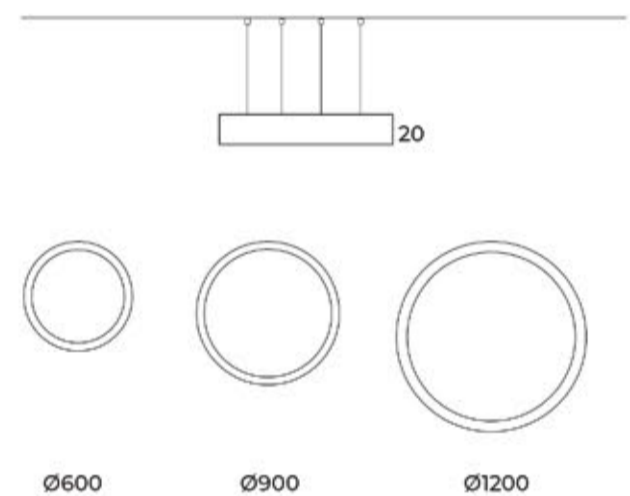

Types

Pendant

Single Line Diagram

UNIK OUTER LIT RING

Unik Outer Lit Ring has :

- Outer lit ring with 20mm height
- Aluminium luminaire Housing
- Premium Finish Powder coating
- LED PCB mounted
- Bottom opening for easy maintenance
- Pendant with cable suspension
- Quick mounting system
- M6 bolt for M6 fastener
- Creates a beautiful scenery of lighting
- Uniform illumination
- Energy-efficient LED with color rendering

CRI ≥ 90

TUNABLE
WHITE

UNIK OUTER LIT RING

UNIK OUTER LIT RING

System Power	Dimensions
30W	Dia = 600mm, H= 20mm, Profile Thickness= 8mm
50W	Dia = 900mm, H= 20mm, Profile Thickness= 8mm
70W	Dia = 1200mm, H= 20mm, Profile Thickness= 8mm